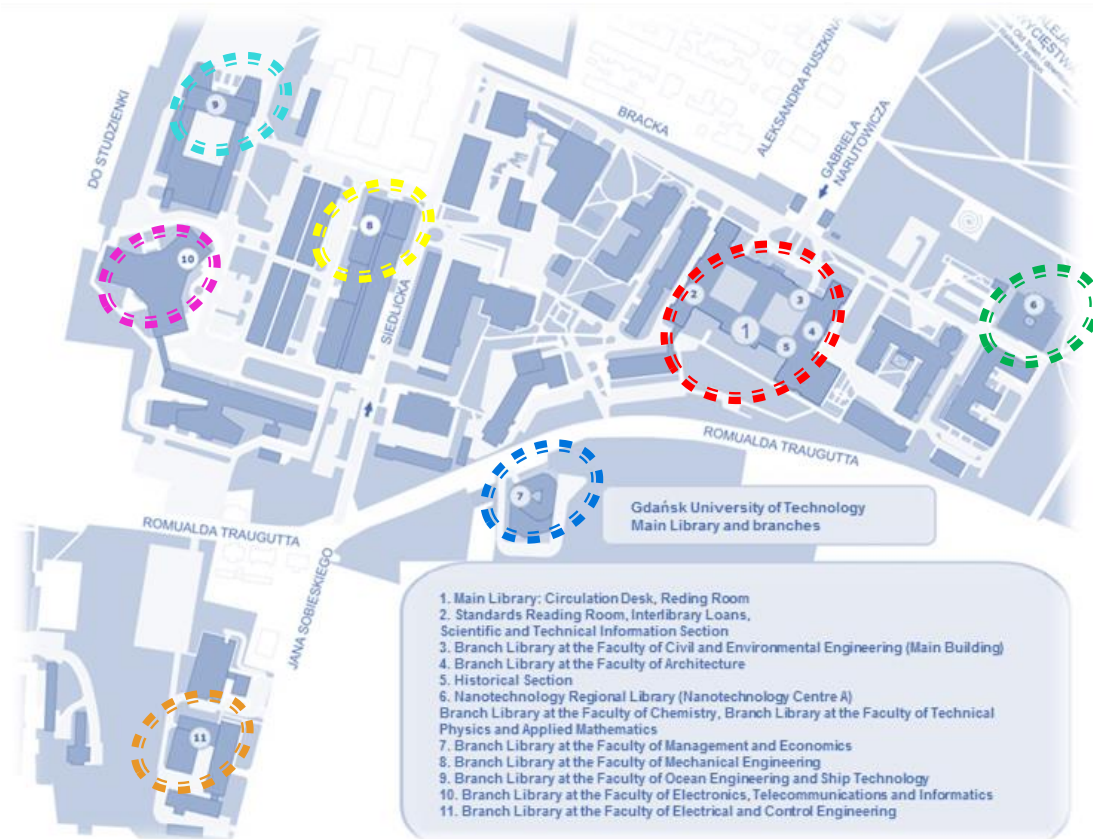

## Library on campus

- One ID for all locations

Student ID is also a library card

Types of resources offered by GUT Library:

- printed books and journals,
- electronic resources,
- standards.

Types of services offered by GUT Library: